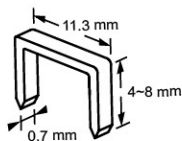

Hand Tools

Staple Gun

Wire: 0.7 mm
Leg Length: 4, 6, 8 mm
Crown: 10 mm Inside

Item No.	Size	
94-802	T9(JY-607A)	20/40

4-Way Staple Gun

Wire: 1.2 mm
Leg Length: 6~14 mm

Item No.	
94-804	12/24

4 in 1 Staple Gun