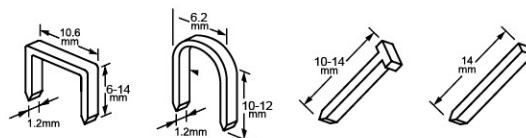

Hammer Staple Gun

Item No.	
94-806	10/20