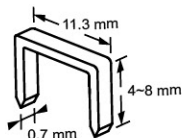

Hand Tools

Staple Gun

Wire: 0.7 mm
Leg Length: 4, 6, 8 mm
Crown: 10 mm Inside

Item No.	Size	
94-802	T9(JY-607A)	20/40

4-Way Staple Gun

Wire: 1.2 mm
Leg Length: 6~14 mm

Item No.	
94-804	12/24

4 in 1 Staple Gun