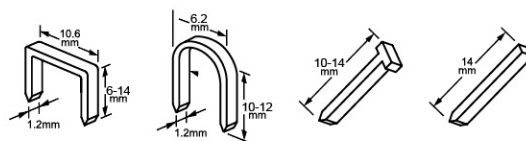

Hand Tools

Staple Gun

Wire: 0.7 mm
Leg Length: 4, 6, 8 mm
Crown: 10 mm Inside

Item No.	Size	
94-802	T9(JY-607A)	20/40

4-Way Staple Gun

Wire: 1.2 mm
Leg Length: 6~14 mm

Item No.	
94-804	12/24

4 in 1 Staple Gun