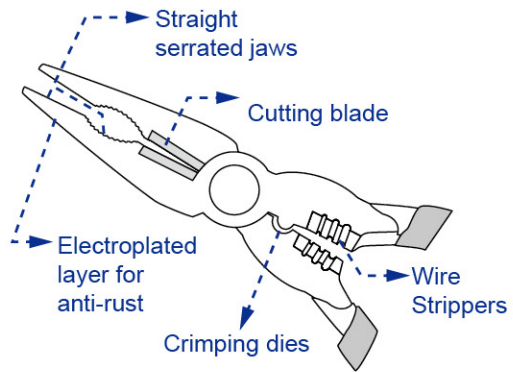

Multi-Function Electrician's Pliers with Wire Striping & Crimping Dies

- Crimping dies of 2.5~6.0 mm²
- Strippers for wire of 1.5~2.5 mm²

Item No.	Size	
95-548	8-1/2"	5/50

Graphic

Multi-Function Cutting Pliers with Crimping Dies

- Crimping dies of 1.5~6.0 mm²

Item No.	Size	
95-558	8-1/4"	5/50

Graphic

Multi-Function Heavy Duty Linesman Pliers for Rebar Work

- For pulling wire of 1.0~2.0 mm²

Item No.	Size	
95-559	9-1/2"	5/50

Graphic

Multi-Function Powerful Linesman Pliers with Crimping Dies

- Crimping dies of 4.0~10.0 mm²

Item No.	Size	
95-569	9-1/2"	5/50

Graphic