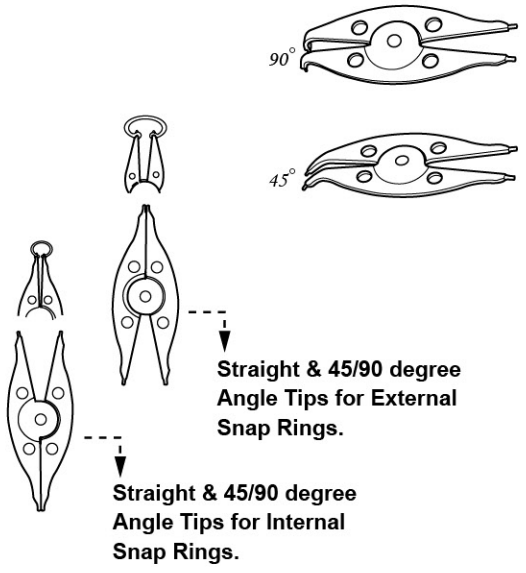

Snap Ring Pliers

External Straight

Item No.	Size	Capacity		
95-171	5-1/2"	10-25 mm	5/50	
95-151	7"	19-60 mm	5/50	
95-191	9"	40-100 mm	5/50	

External 90 Degree Bent

Item No.	Size	Capacity		
95-173	5-1/2"	10-25 mm	5/50	
95-153	7"	19-60 mm	5/50	
95-193	9"	40-100 mm	5/50	

Multi - Function Snap Ring Plier - 6 in 1

Item No.		
94-006	12/48	

Internal Straight

Item No.	Size	Capacity		
95-172	5-1/2"	10-25 mm	5/50	
95-152	7"	10-45 mm	5/50	
95-192	9"	32-80 mm	5/50	

Internal 90 Degree Bent

Item No.	Size	Capacity		
95-174	5-1/2"	10-25 mm	5/50	
95-154	7"	19-60 mm	5/50	
95-194	9"	40-100 mm	5/50	

Graphic

Pliers

Mini Heavy Duty Bolt Cutter

Item No.	Size		
94-390	8"	Ø2 mm	6/30

Mini Bolt Cutter

Item No.	Size		
94-391	8"	Ø2 mm	6/60

Item No.	Size		
94-711	5"		10/200