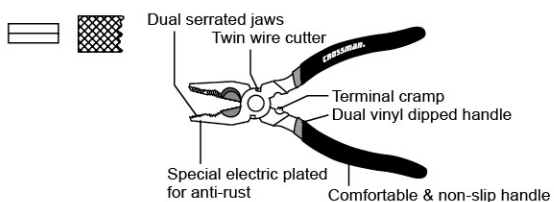

Multi-Function Lineman's Pliers