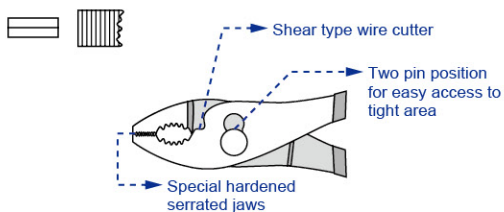

High Leverage Lineman's Pliers

Item No.	Size		
95-285	10"	6	36

- *** High leverage pivot joint generates up to 40% more cutting power than regular pliers.
- *** Hardened cutting edge for long life featuring less efforts for high performance.

Graphic

Heavy Duty Diagonal Cutting Pliers

◆ Ergonomic design on handle for less muscle fatigue.

Item No.	Size		
95-264	8"	6	60

Long Nose Pliers

Item No.	Size		
95-115	5-1/2"	5	100
95-116	6-1/2"	5	100
95-118	7-1/2"	5	50

Lineman's Pliers

Item No.	Size		
95-316	6"	5	100
95-317	7"	5	50
95-318	8"	5	50

Slip Joint Pliers

Item No.	Size		
95-406	6"	12	96
95-408	8"	12	60
95-410	10"	12	48

Diagonal Cutting Pliers

Item No.	Size		
95-215	5-1/2"	5	100
95-216	6-1/2"	5	100
95-217	7-1/2"	5	50