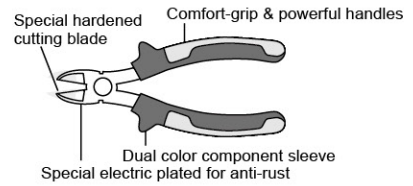

High Leverage Lineman's Pliers

Item No.	Size		
95-285	10"	6	36

- *** High leverage pivot joint generates up to 40% more cutting power than regular pliers.
- *** Hardened cutting edge for long life featuring less efforts for high performance.

Lineman's Pliers

Item No.	Size		
95-316	6"	5	100
95-317	7"	5	50
95-318	8"	5	50

Slip Joint Pliers

Item No.	Size		
95-406	6"	12	96
95-408	8"	12	60
95-410	10"	12	48

Diagonal Cutting Pliers

Item No.	Size		
95-215	5-1/2"	5	100
95-216	6-1/2"	5	100
95-217	7-1/2"	5	50