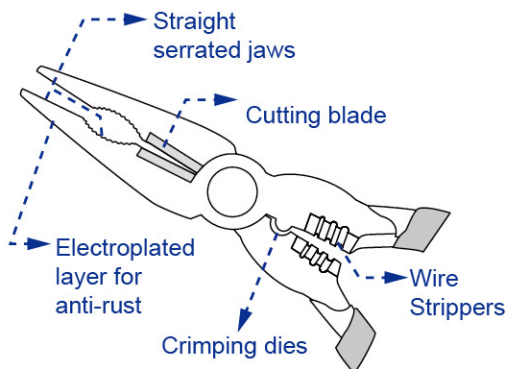

Multi-Function Electrician's Pliers with Wire Striping & Crimping Dies

Item No.	Size	
95-528	8-1/2"	5/50

Multi-Function Cutting Pliers with Crimping Dies

Item No.	Size	
95-538	8"	5/50

Multi-Function Heavy Duty Linesman Pliers for Rebar Work

Item No.	Size	
95-539	9-1/2"	5/50

Multi-Function Powerful Linesman Pliers with Crimping Dies

Item No.	Size	
95-549	9-1/2"	5/50

Graphic

Graphic

Graphic

Graphic