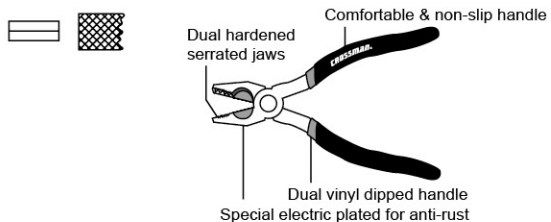

Lineman's Pliers