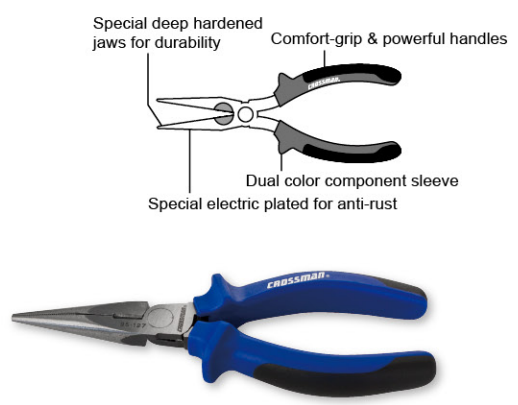

Long Nose Pliers