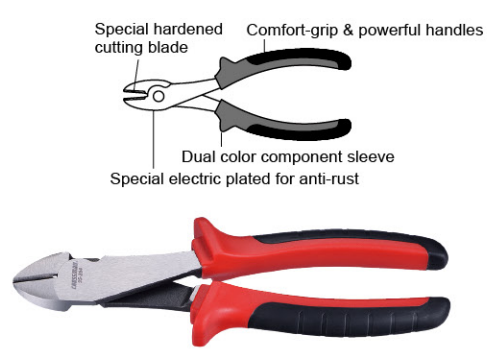

Heavy Duty Diagonal Cutting Pliers

◆ Ergonomic design on handle for less muscle fatigue.

Item No.	Size		
95-264	8"	6	60