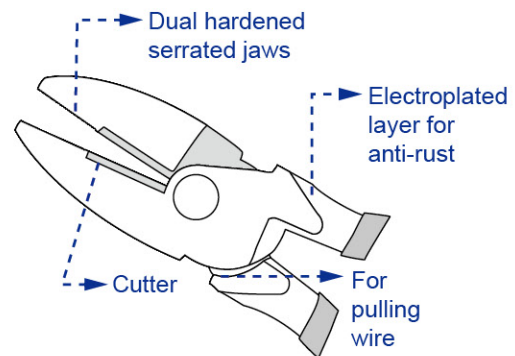

Multi-Function Electrician's Pliers with Wire Striping & Crimping Dies

- Crimping dies of 2.5~6.0 mm²
- Strippers for wire of 1.5~2.5 mm²

Item No.	Size	
95-548	8-1/2"	5/50

Graphic

Multi-Function Cutting Pliers with Crimping Dies

- Crimping dies of 1.5~6.0 mm²

Item No.	Size	
95-558	8-1/4"	5/50

Graphic

Multi-Function Heavy Duty Linesman Pliers for Rebar Work

- For pulling wire of 1.0~2.0 mm²

Item No.	Size	
95-559	9-1/2"	5/50

Graphic

Multi-Function Powerful Linesman Pliers with Crimping Dies

- Crimping dies of 4.0~10.0 mm²

Item No.	Size	
95-569	9-1/2"	5/50

Graphic