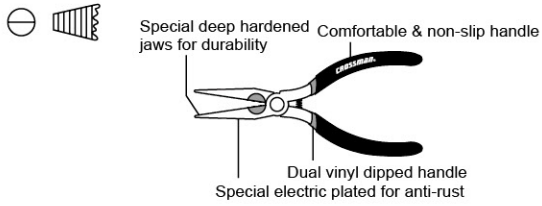

Miniature Pliers

Miniature Long Nose Pliers

Item No.	Size	
95-104	4-3/4"	5/100