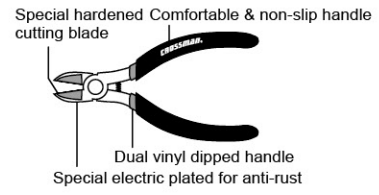

Miniature Diagonal Cutting Pliers

Item No.	Size	
95-204	4-1/2"	5/100