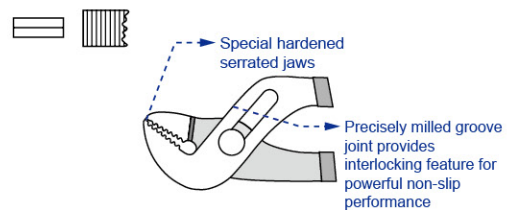

Water Pump Pliers

Item No.	Size		
95-808	8"	12	60
95-810	10"	12	48
95-812	12"	12	36