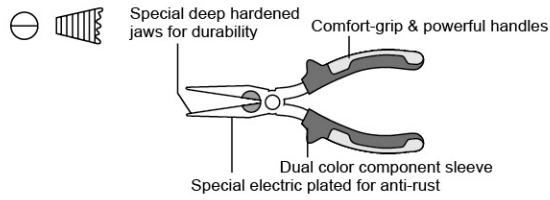

High Leverage Lineman's Pliers

Item No.	Size		
95-285	10"	6	36

- *** High leverage pivot joint generates up to 40% more cutting power than regular pliers.
- *** Hardened cutting edge for long life featuring less efforts for high performance.

Graphic

Heavy Duty Diagonal Cutting Pliers

◆ Ergonomic design on handle for less muscle fatigue.

Item No.	Size		
95-264	8"	6	60

Long Nose Pliers

Item No.	Size		
95-115	5-1/2"	5	100
95-116	6-1/2"	5	100
95-118	7-1/2"	5	50