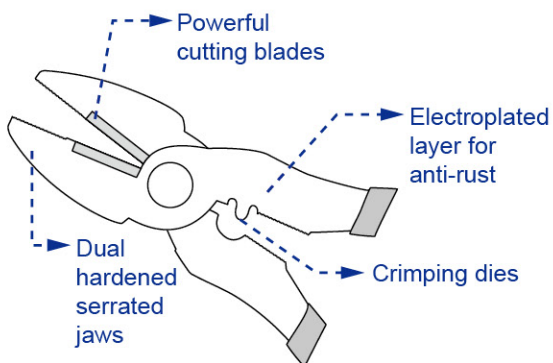

Multi-Function Powerful Linesman Pliers with Crimping Dies

Item No.	Size	 
95-549	9-1/2"	5/50

Graphic

Graphic

Graphic

Graphic

Multi-Function Electrician's Pliers with Wire Striping & Crimping Dies

- ◆ Crimping dies of 2.5~6.0 mm²
- ◆ Strippers for wire of 1.5~2.5 mm²