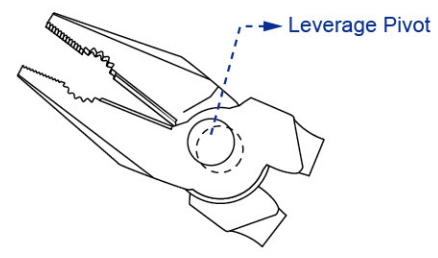

High Leverage

Multi Lineman's Pliers

Item No.	Size		
95-326	6"	5	100
95-327	7"	5	50
95-328	8"	5	50

Long Nose Pliers

Item No.	Size		
95-127	6-1/2"	6	60

Diagonal Cutting Pliers

Item No.	Size		
95-228	6-1/2"	6	60

High Leverage Lineman's Pliers

Item No.	Size		
95-285	10"	6	36

- *** High leverage pivot joint generates up to 40% more cutting power than regular pliers.
- *** Hardened cutting edge for long life featuring less efforts for high performance.

Graphic

Heavy Duty Diagonal Cutting Pliers

◆ Ergonomic design on handle for less muscle fatigue.

Item No.	Size		
95-264	8"	6	60