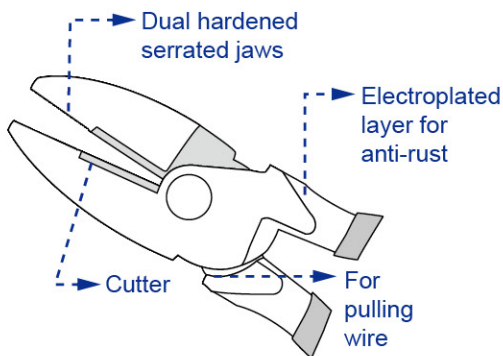

Multi-Function Powerful Linesman Pliers with Crimping Dies

Item No.	Size	 
95-549	9-1/2"	5/50

Graphic

Graphic

Graphic

Graphic

Multi-Function Electrician's Pliers with Wire Striping & Crimping Dies

- ◆ Crimping dies of 2.5~6.0 mm²
- ◆ Strippers for wire of 1.5~2.5 mm²