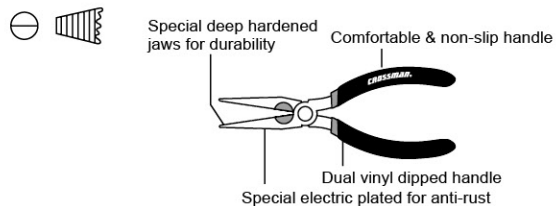

Multi Lineman's Pliers

Item No.	Size		
95-519	9"	5	50

Water Pump Pliers

Item No.	Size		
95-808	8"	12	60
95-810	10"	12	48
95-812	12"	12	36

Pliers

Long Nose Pliers

Item No.	Size		
95-105	5-1/2"		5/100
95-106	6-1/2"		5/100
95-108	7-1/2"		5/50