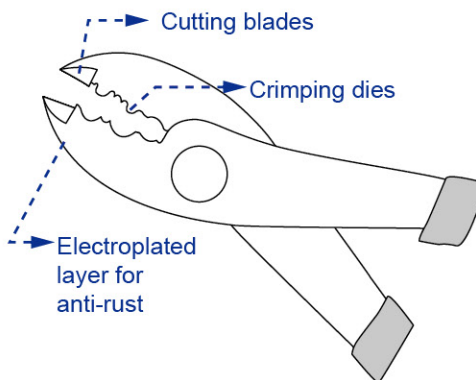

Multi-Function Powerful Linesman Pliers with Crimping Dies

Item No.	Size	 
95-549	9-1/2"	5/50

Graphic

Graphic

Graphic

Graphic

Multi-Function Electrician's Pliers with Wire Striping & Crimping Dies

- ◆ Crimping dies of 2.5~6.0 mm²
- ◆ Strippers for wire of 1.5~2.5 mm²

Item No.	Size	
95-548	8-1/2"	5/50

Graphic

Multi-Function Cutting Pliers with Crimping Dies

- ◆ Crimping dies of 1.5~6.0 mm²

Item No.	Size	
95-558	8-1/4"	5/50

Graphic

Multi-Function Heavy Duty Linesman Pliers for Rebar Work