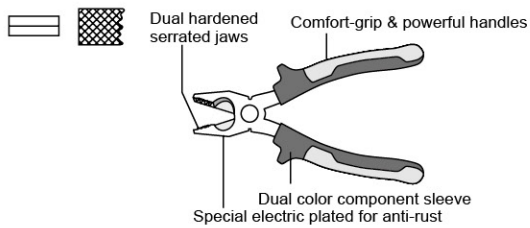

Lineman's Pliers