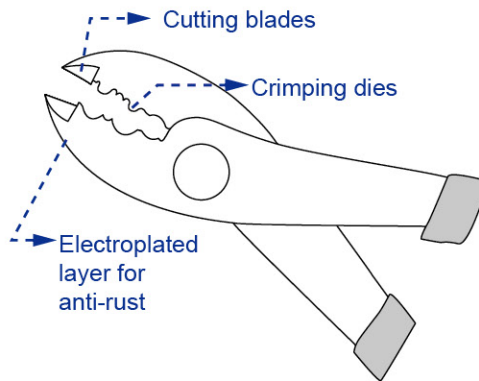

Multi-Function Powerful Linesman Pliers with Crimping Dies

Item No.	Size	 
95-549	9-1/2"	5/50

Graphic

Graphic

Graphic

Graphic

Multi-Function Electrician's Pliers with Wire Striping & Crimping Dies

- ◆ Crimping dies of 2.5~6.0 mm²
- ◆ Strippers for wire of 1.5~2.5 mm²

Item No.	Size	
95-548	8-1/2"	5/50

Graphic

Multi-Function Cutting Pliers with Crimping Dies

- ◆ Crimping dies of 1.5~6.0 mm²

Item No.	Size	
95-558	8-1/4"	5/50

Graphic

Multi-Function Heavy Duty Linesman Pliers for Rebar Work

- ◆ For pulling wire of 1.0~2.0 mm²

Item No.	Size	
95-559	9-1/2"	5/50

Graphic

Multi-Function Powerful Linesman Pliers with Crimping Dies

- ◆ Crimping dies of 4.0~10.0 mm²

Item No.	Size	
95-569	9-1/2"	5/50

Graphic