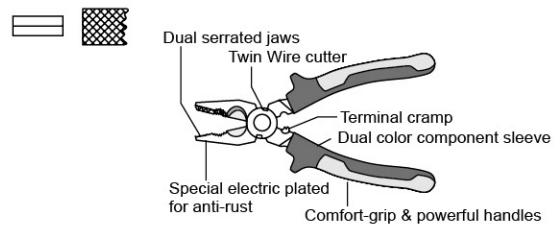

Multi Lineman's Pliers