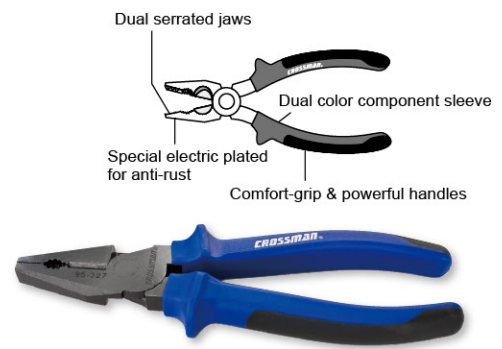

High Leverage

Multi Lineman's Pliers

Item No.	Size		
95-326	6"	5	100
95-327	7"	5	50
95-328	8"	5	50

Long Nose Pliers

Item No.	Size		
95-127	6-1/2"	6	60

Diagonal Cutting Pliers

Item No.	Size		
95-228	6-1/2"	6	60

High Leverage Lineman's Pliers

Item No.	Size		
95-285	10"	6	36

- *** High leverage pivot joint generates up to 40% more cutting power than regular pliers.
- *** Hardened cutting edge for long life featuring less efforts for high performance.