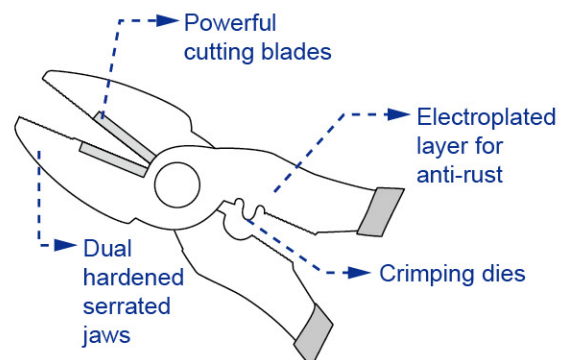

- ◆ For pulling wire of 1.0~2.0 mm²

Item No.	Size	
95-559	9-1/2"	5/50

Graphic

Multi-Function Powerful Linesman Pliers with Crimping Dies

- ◆ Crimping dies of 4.0~10.0 mm²

Item No.	Size	
95-569	9-1/2"	5/50

Graphic

Snap Ring Pliers

External Straight

Item No.	Size	Capacity		
95-171	5-1/2"	10-25 mm	5/50	
95-151	7"	19-60 mm	5/50	
95-191	9"	40-100 mm	5/50	

External 90 Degree Bent

Item No.	Size	Capacity		
95-173	5-1/2"	10-25 mm	5/50	
95-153	7"	19-60 mm	5/50	
95-193	9"	40-100 mm	5/50	