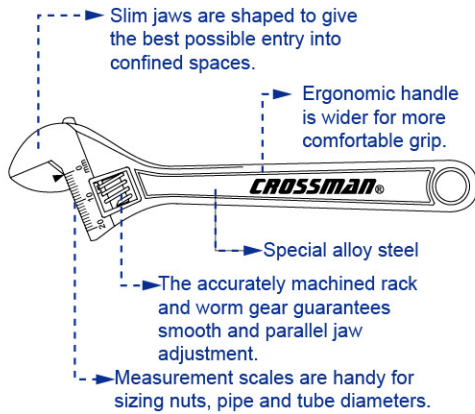

Adjustable Wrenches

Item No.	Size	
95-606	6"	6/96
95-608	8"	6/48
95-610	10"	6/36
95-612	12"	6/24
95-615	15"	1/12
95-618	18"	1/8
95-624	24"	1/4

Basin Wrench

Item No.	Size	
95-901	11"	10/40

Chain Wrenches

Item No.	Size	
95-906	6"	6/36
95-909	9"	6/36
95-912	12"	6/36

Adjustable Angle Wrenches

Item No.	Size	
96-501	6"	6/96
96-502	8"	6/48
96-503	10"	6/36
96-504	12"	6/24
96-505	15"	1/16
96-506	18"	1/12
96-507	24"	1/6

Heavy Duty Pipe Wrenches

Item No.	Size	
95-708	8"	1/36
95-710	10"	1/24
95-712	12"	1/18
95-714	14"	1/12
95-718	18"	1/8
95-724	24"	1/6
95-736	36"	1/2
95-748	48"	1/2

Pipe Wrenches Aluminum Handle

Item No.	Size	
95-775	10"	1/24
95-776	12"	1/18
95-777	14"	1/12
95-779	18"	1/12
95-780	24"	1/6
95-781	36"	1/2
95-782	48"	1/2