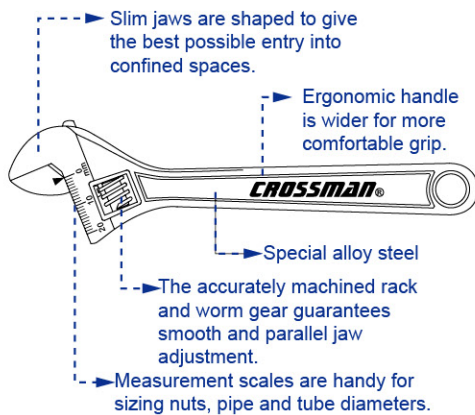

Adjustable Wrenches

Item No.	Size	
95-606	6"	6/96
95-608	8"	6/48
95-610	10"	6/36
95-612	12"	6/24
95-615	15"	1/12
95-618	18"	1/8
95-624	24"	1/4

Basin Wrench

Item No.	Size	
95-901	11"	10/40

Chain Wrenches

Item No.	Size	
95-906	6"	6/36
95-909	9"	6/36
95-912	12"	6/36

Adjustable Angle Wrenches

Item No.	Size	
96-501	6"	6/96
96-502	8"	6/48
96-503	10"	6/36
96-504	12"	6/24
96-505	15"	1/16
96-506	18"	1/12
96-507	24"	1/6

Heavy Duty Pipe Wrenches

Item No.	Size	
95-708	8"	1/36
95-710	10"	1/24
95-712	12"	1/18
95-714	14"	1/12
95-718	18"	1/8
95-724	24"	1/6
95-736	36"	1/2
95-748	48"	1/2

Pipe Wrenches Aluminum Handle

Item No.	Size	
95-775	10"	1/24
95-776	12"	1/18
95-777	14"	1/12
95-779	18"	1/12
95-780	24"	1/6
95-781	36"	1/2
95-782	48"	1/2