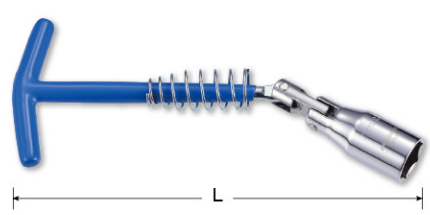

Specialty Sockets

L-Handle Sockets

Item No.	Size	Length		kgs
94-571	8 mm	6"	1/200	0.09/18.0
94-572	10 mm	6"	1/200	0.09/19.2

T-Handle Spark Plug Sockets

Item No.	Size	Length		kgs
94-576	16 mm	13-1/2"	6/60	0.4/22.1
94-578	21 mm	13-1/2"	6/60	0.4/25.7

T-Handle Spark Plug Sockets w/o Spring

Item No.	Size	Length		kgs
95-835	16 mm	13-1/2"	6/36	2/12
95-821	21 mm	13-1/2"	6/36	2/12

T-Handle Spark Plug Sockets w/spring

Item No.	Size	Length		kgs
95-836	16 mm	13-1/2"	6/36	2/12
95-831	21 mm	13-1/2"	6/36	2/12